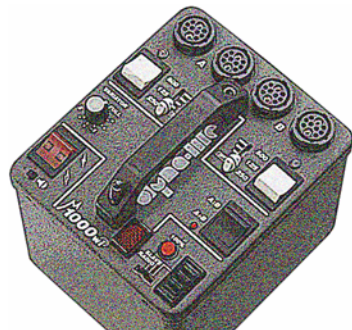

The Dyna-Lite System

The **Package System** approach offered by Dyna-Lite gives you the *grab it and run* convenience of having your system in one case, ready to go, when ever you need to get out to your assignment in a hurry. You can choose from one to two power packs with two to three flash heads in a system, complete with flash head cables and power and trigger cords.

Dyna-Lite's Educational Purchase Program

Also included on selected kits are compact light stands and stow-away umbrellas that fit into the same case.

The **Basic Components** of Dyna-Lite equipment are power packs, flash heads, and a full line of accessories. The power available from the power packs range from 500 Ws to 2000 Ws. Flash heads come either with built-in reflectors or bare tube style with interchangeable reflectors. Other components include light stands, umbrellas, light banks, barn doors, snoots, grid spots, cases, and Infra-Red transmitters.

Dyna-Lite also offers a line of mono lights -- the **UNI250R** and the **UNI400JRG** with 250 and 400 Ws respectively. As with our power packs and heads, this system comes with a full compliment of accessories. A special feature of the UNI400JR is that it can be powered by our JackRabbit battery pack, giving you the freedom to continue to operate when power is either not available, or just too far away to access easily.